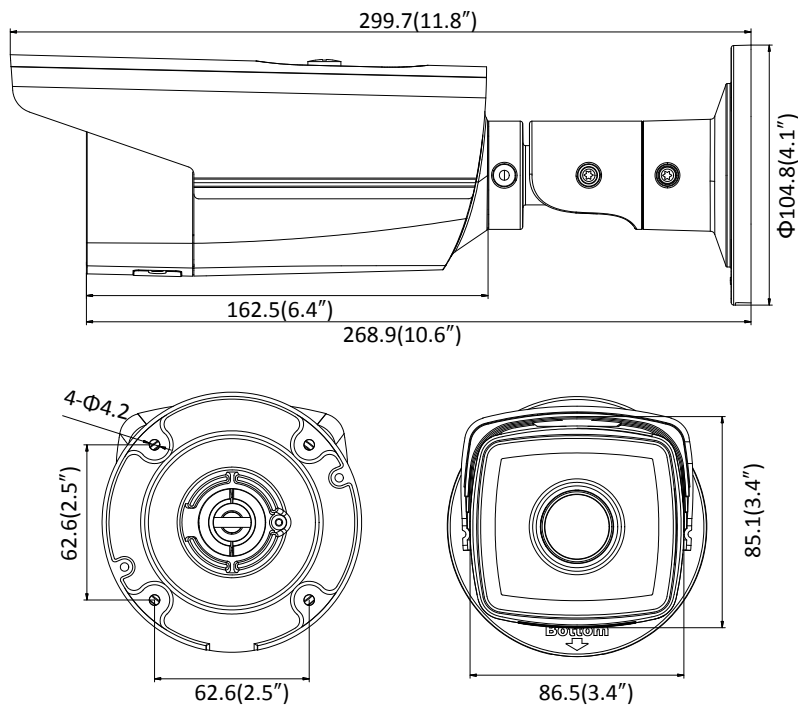

Dimensions

Unit: mm

Accessories

Distributed by